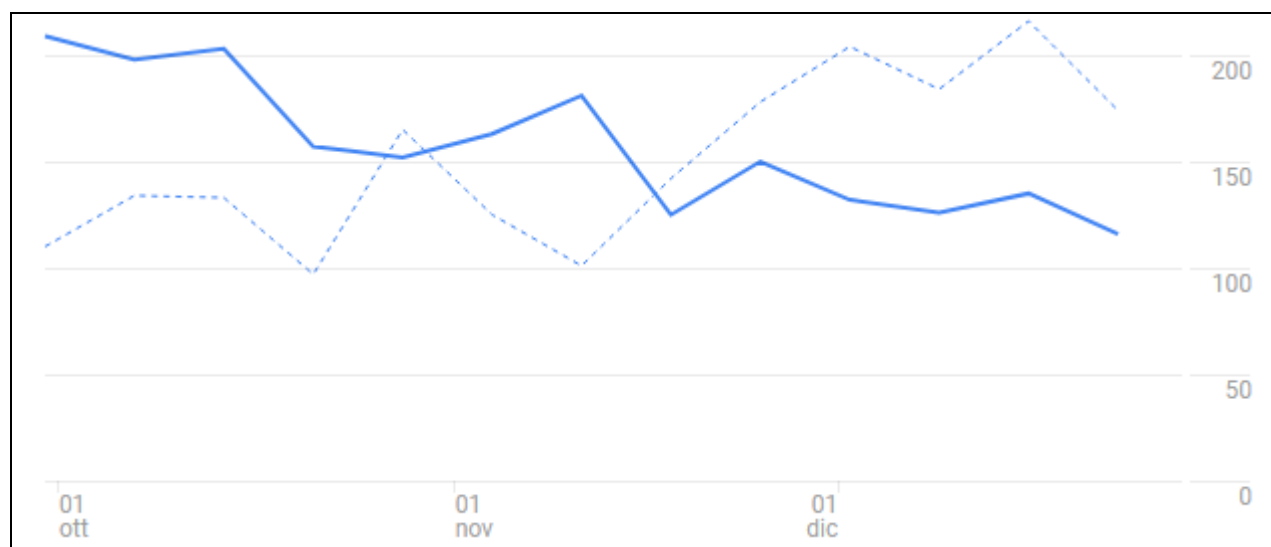

### Percent of Sessions by Channel

Organic Search

**36.93%**

Direct

**33.63%**

All other sessions

**29.44%**

2018.08