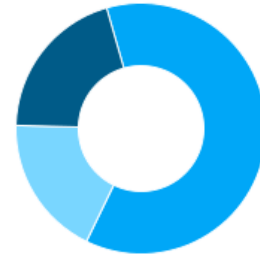

Average Session Duration

00:41 ↑10.68%

Percent of Sessions by Channel

Organic Search

61.64%

Referral

18.2%

All other sessions

20.16%

Computer desktop

71,8%

↑24,2%

Dispositivi mobili

24,7%

↓21,3%

Tablet