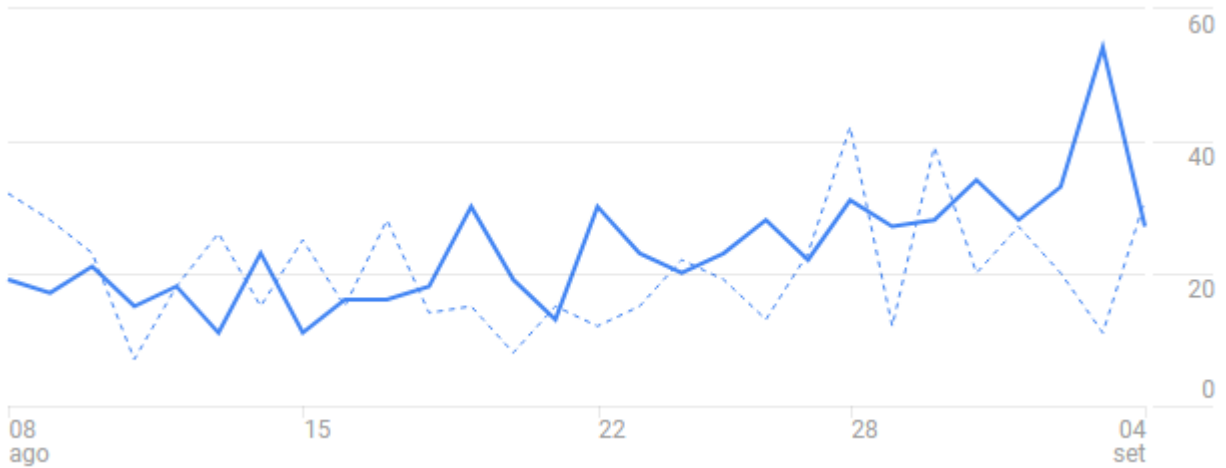

### Percent of Sessions by Channel

Organic Search

58.68%

Referral

20.17%

All other sessions

21.15%

Computer desktop