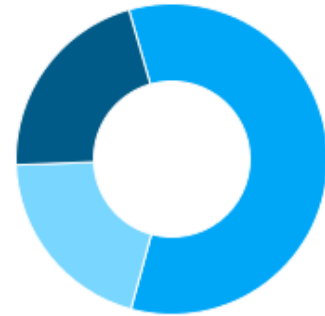

### Percent of Sessions by Channel

Organic Search

58.68%

Referral

20.17%

All other sessions

21.15%

Computer desktop